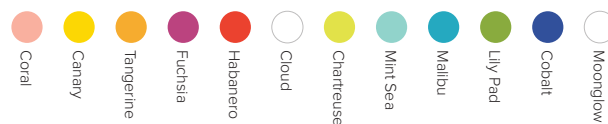

| Model # | Weight |
|-------------|--------|
| GB50 | 72 lbs |

Specifications

Material

One-piece, rotationally molded, specially formulated, high-impact polyethylene with ultraviolet light stabilizers (to reduce fading). The commercial-grade polyethylene material is also FDA-approved, making it ideal for restaurants, food courts and entertainment facilities. Chemically resistant to bleach, salt solution and chlorine solution. Premium TruColor™ material is fully compounded for superior color and quality assurance. Enhanced UV resistant formulation suitable for both indoor and outdoor use. Corrosion-resistant adjustable floor glides.

Color

POP COLOR PALETTE

BLISS COLOR PALETTE

TONIK™